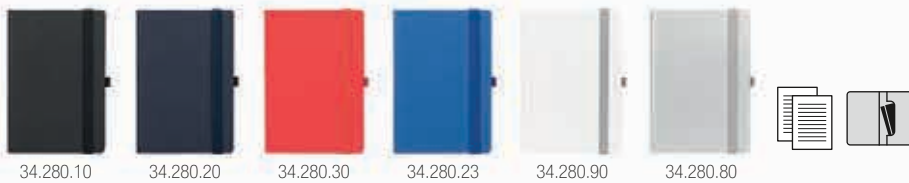

OSLO 34.280
A5 NOTEBOOK
A5 notebook with rounded edges, elastic band, pen holder and pocket on the inside cover
Book block: printed on white offset paper 80 g/m², 192 lined pages Cover material: thermo sensitive PU
Size: 14.4 x 21.4 cm Packing: 20 Recommended print type: hot stamping, screen printing, foil stamping, laser engraving, digital printing