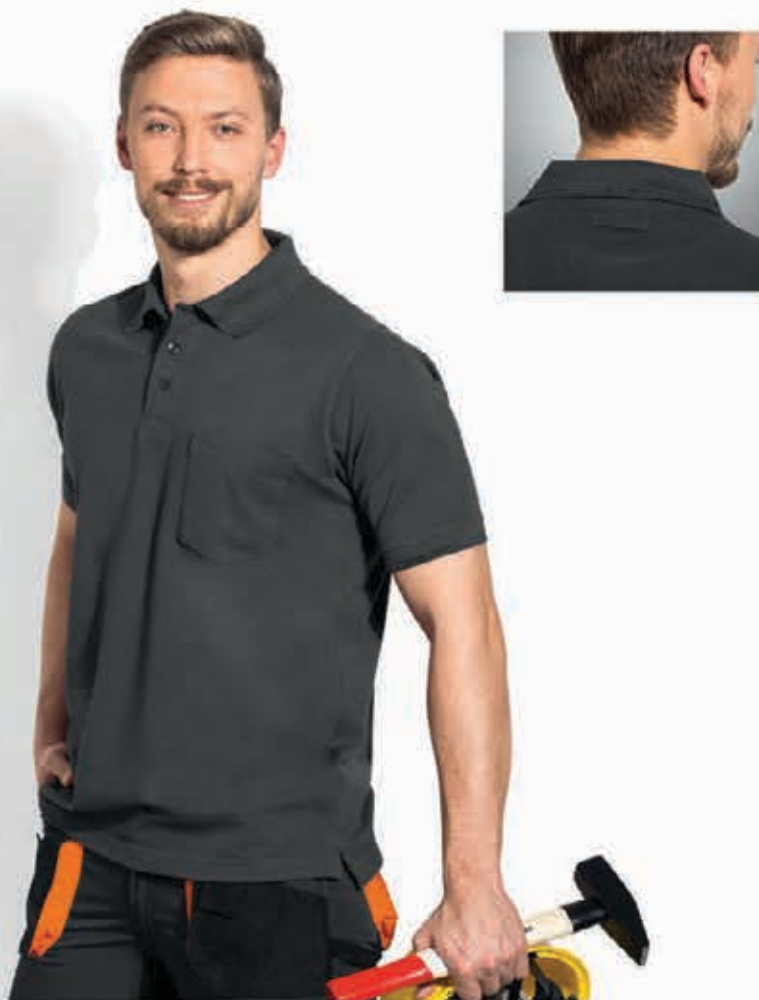

CARBON 50.035
WORKWEAR POLO SHIRT

Polo shirt with cuffs, 210 g/m², side seam, reinforcement waves on collar and cuffs, three tone-to-tone buttons, spare button, shoulder-to-shoulder tape, half-moon yoke for extra strength, hanging loop at the back of the neck, chest pocket, reinforcement double stitches at shoulder line, armholes and hem for extra strength, longer back panel, reinforced side vents (herringbone tape and bartack) for additional comfort
Sizes: S, M, L, XL, XXL, 3XL Composition: 60% cotton, 40% polyester
Recommended print type: screen printing, transfer printing, embroidery

50/5/1

	S	M	L	XL	XXL	3XL
A/B	51/71	54/73	57/75	60/77	63/79	66/81

10 11 15 20 30 90