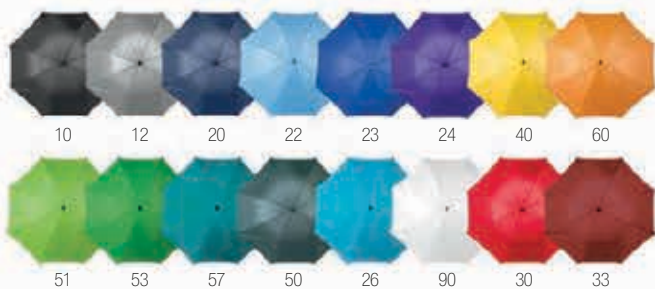

CLASSIC 40.005

UMBRELLA WITH AUTOMATIC OPENING

Umbrella with 8 panels, curved wooden handle, wooden shaft (Ø 14 mm), top and tips
Material: polyester Size: Ø 103 x 89.5 cm Packing: 25 Print info: 20 x 8 cm
Recommended print type: screen printing, transfer printing