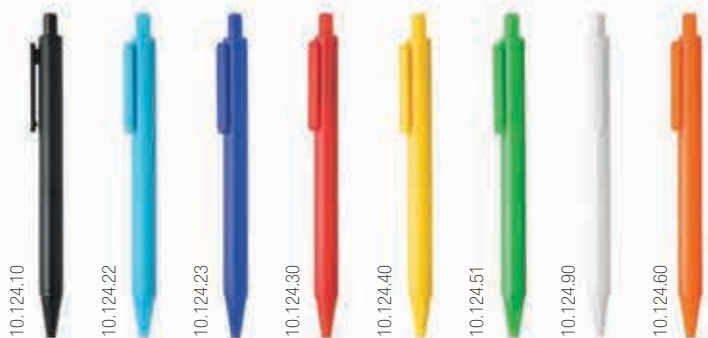

10.124.10

10.124.22

10.124.23

10.124.30

10.124.40

10.124.51

10.124.90

10.124.60