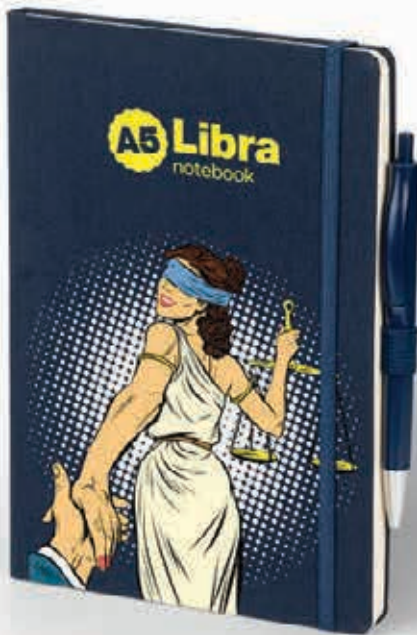

Libra

LIBRA 34.276

A5 NOTEBOOK

A5 notebook with rounded edges, elastic band and pen holder
Book block: printed on ivory offset paper 80 g/m², 192 lined pages Cover material: fabric
Size: 14.4 x 21.4 cm Packing: 20 Recommended print type: screen printing, transfer printing