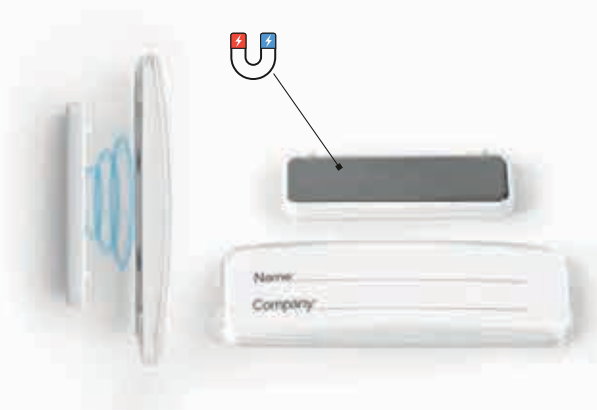

Print info: Ø 2 cm Recommended print type: pad printing, doming

35.128.10

35.128.30

35.128.20

IDENTICO 35.128

ID CARD HOLDER WITH LANYARD

Size: 9.5 x 7.7 cm Packing: 1000/50

Print info: 8.5 x 5.5 cm Recommended print type: digital printing