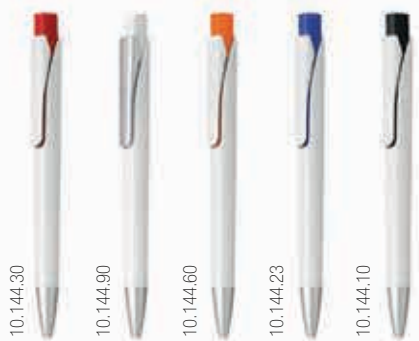

10.144.30

10.144.90

10.144.60

10.144.23

10.144.10

FUSION 10.144

PLASTIC BALL PEN

Ink color: blue Size: 1 x 1 x 14.2 cm Packing: 1000/50
Print info: 3.5 x 0.5 cm Recommended print type: pad printing