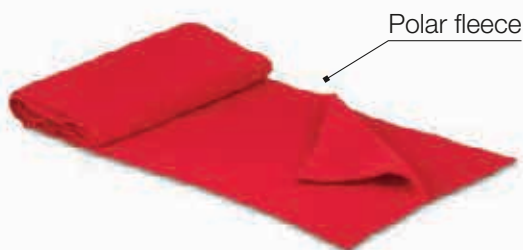

ALASKA 53.006
POLAR FLEECE WINTER SCARF
Material: polyester Size: one size fits all, 140 x 20 cm Packing: 100/10/1
Recommended print type: embroidery