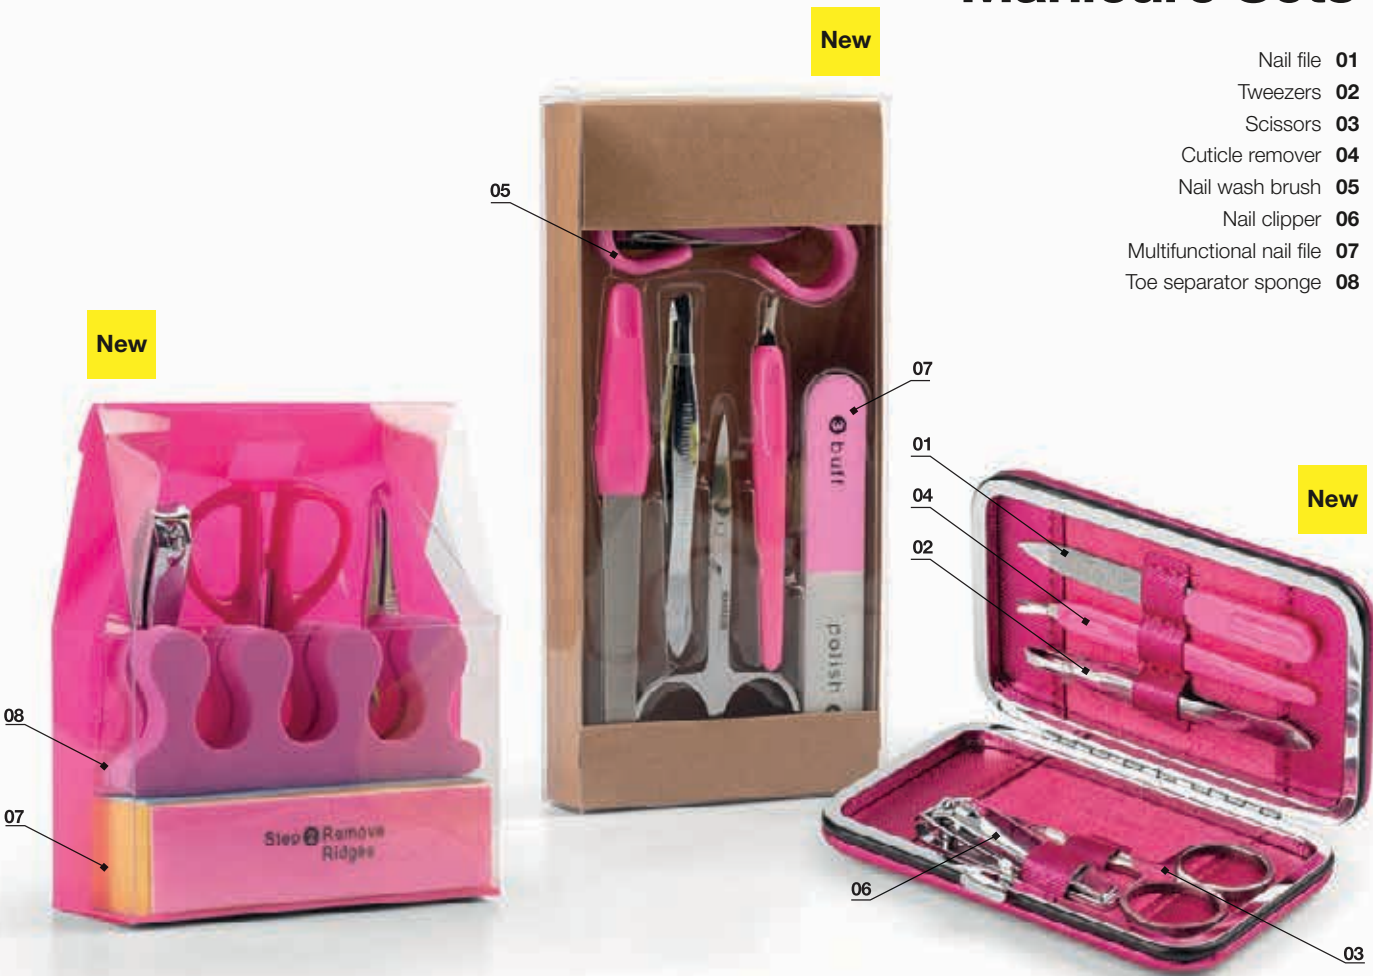

Manicure Sets

- Nail file 01
- Tweezers 02
- Scissors 03
- Cuticle remover 04
- Nail wash brush 05
- Nail clipper 06
- Multifunctional nail file 07
- Toe separator sponge 08

Daisy

Sarah

Queen