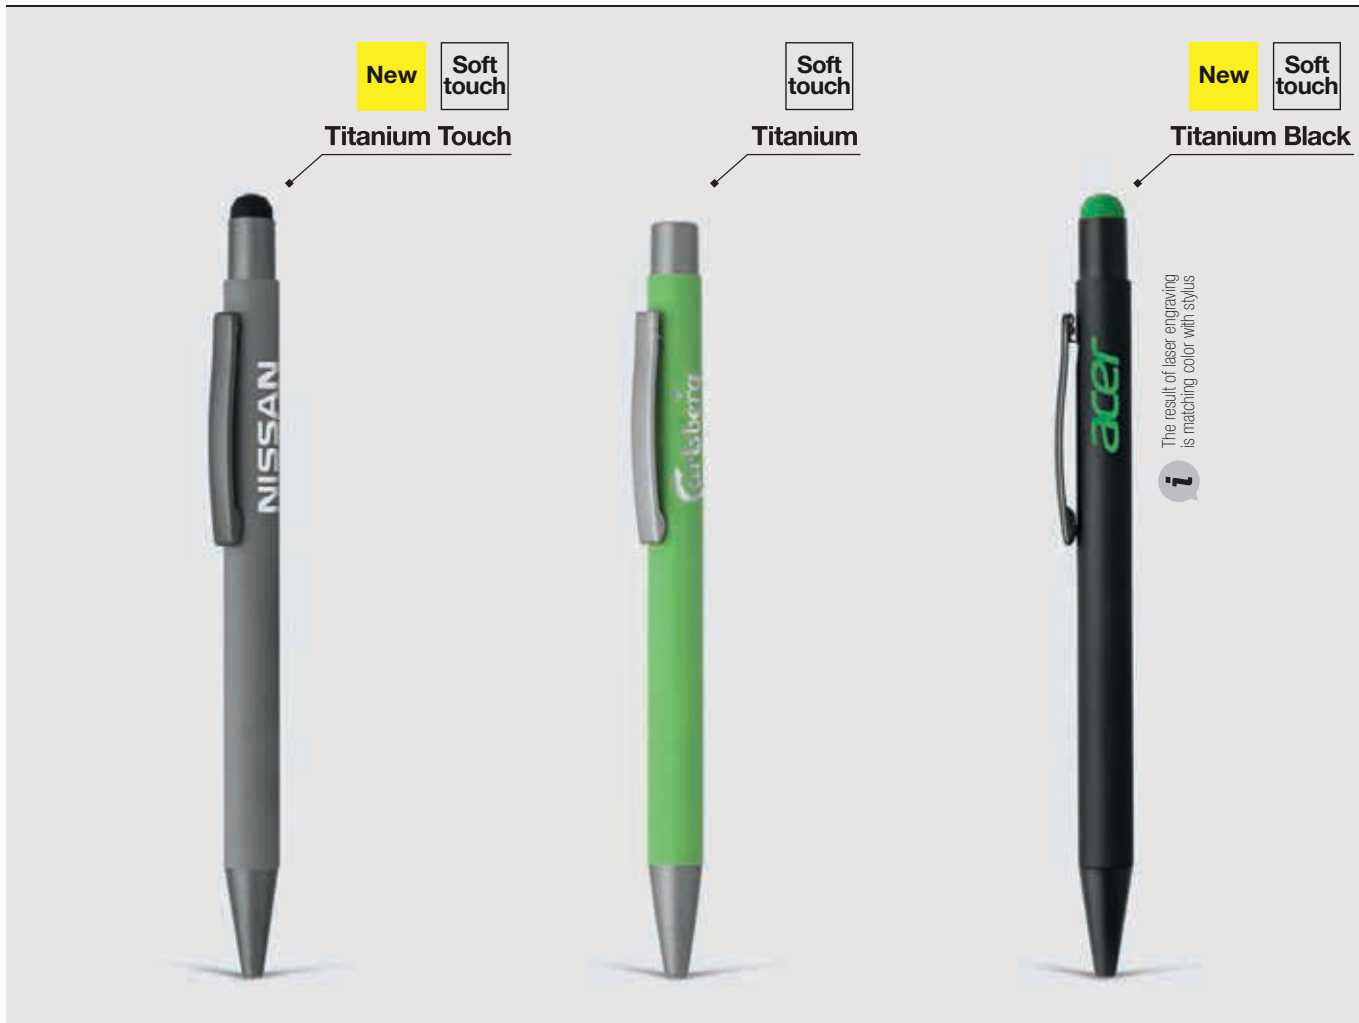

PENS

11.065.10
11.065.20
11.065.30
11.065.90
11.065.12

11.056.10
new 11.056.12
11.056.80
11.056.20
new 11.056.24
new 11.056.28
11.056.30
new 11.056.40
new 11.056.50
11.056.51
new 11.056.90
11.056.60

11.066.23
11.066.30
11.066.90
11.066.80
11.066.51

TITANIUM TOUCH 11.065
METAL "TOUCH" BALL PEN
Ink color: blue Size: Ø 1 x 14.2 cm Packing: 500/100
Print info: 4 x 0.5 cm Recommended print type: laser engraving, digital printing

TITANIUM 11.056
METAL BALL PEN
Ink color: blue Size: Ø 1 x 13.5 cm Packing: 500/100
Print info: 4 x 0.5 cm Recommended print type: laser engraving, digital printing

TITANIUM BLACK 11.066
METAL "TOUCH" BALL PEN
Ink color: blue Size: Ø 1 x 14.2 cm Packing: 500/100
Print info: 4 x 0.5 cm Recommended print type: laser engraving, digital printing