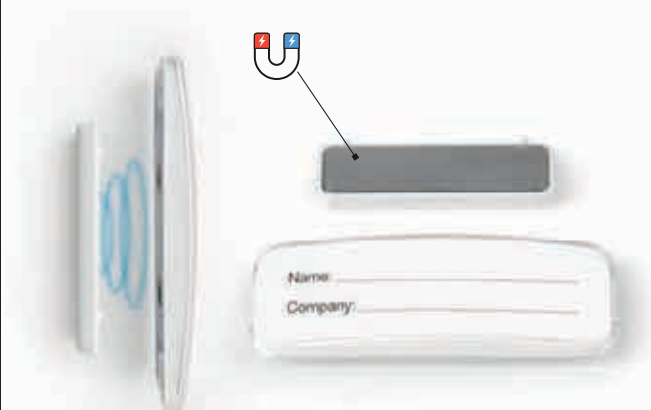

IDENT XL // 35.137.91

ID CARD HOLDER WITH MAGNET

Size: 7.9 x 3.1 x 1.1 cm Packing: 500/50/1

Print info: 7.5 x 2.8 cm Recommended print type: digital printing