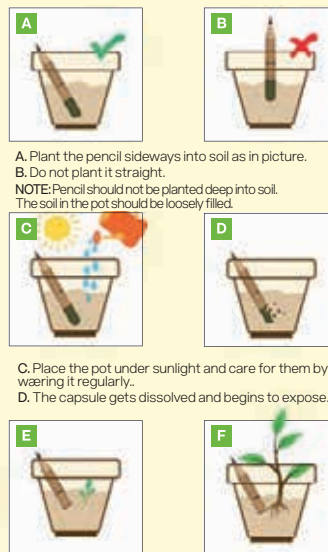

12.008.01 MINT
12.008.02 LUCKY GRASS
12.008.03 LAVANDER
12.008.04 BASIL
12.008.05 TOMATO

Use the pencil until it becomes short

A. Plant the pencil sideways into soil as in picture.
B. Do not plant it straight.
NOTE: Pencil should not be planted deep into soil. The soil in the pot should be loosely filled.
C. Place the pot under sunlight and care for them by watering it regularly.
D. The capsule gets dissolved and begins to expose.
E. After 5-7 days, the seeds begin to germinate and form a sprout.
F. After 10-12 days, the sprout grows into a plant.