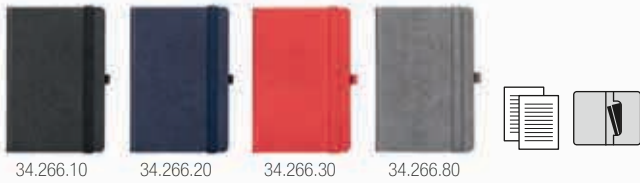

ALICANTE 34.266
A5 NOTEBOOK
A5 notebook with rounded edges, colored book block edge, elastic band, pen holder and pocket on the inside cover
Book block: printed on white offset paper 80 g/m², 192 lined pages Cover material: thermo sensitive PU
Size: 14.4 x 21.4 cm Packing: 20 Recommended print type: hot stamping, digital printing