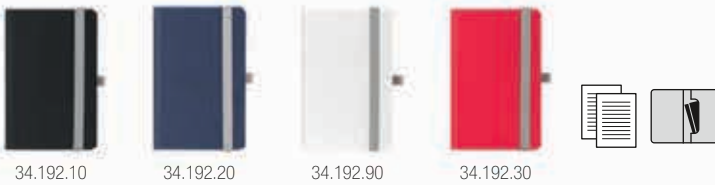

Mondo Collection

MONDO MINI 34.192

A6 NOTEBOOK

A6 notebook with rounded edges, elastic band, pen holder and pocket on the inside cover
Book block: printed on white offset paper 80 g/m², 192 lined pages Cover material: thermo sensitive PU
Size: 9.4 x 14.4 cm Packing: 50/10 Recommended print type: hot stamping, screen printing, foil stamping, laser engraving, digital printing