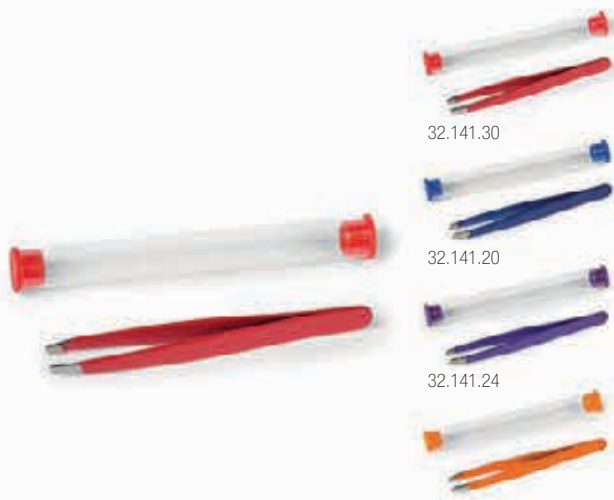

32.059.30

32.059.20

32.059.10

JAMB 32.059

ANTISTRESS CUBE

Size: 3.8 x 3.8 x 3.8 cm Packing: 250/50/1 Print info: 2 x 2 cm
Recommended print type: pad printing

32.141.30

32.141.20