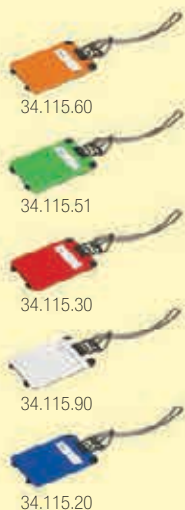

34.230.40

34.230.51

34.230.30

34.230.90

34.230.20

TROTERO 34.230
TRAVEL BAG ID CARD TAG
Size: 11.4 x 6.8 cm Packing: 500/100
Print info: 5 x 3 cm
Recommended print type: screen printing, pad printing

VANITY 34.252
BIODEGRADABLE LAMINATED COSMETIC BAG
Cosmetic bag with one compartment
Material: polypropylene with OPP film Size: 28 x 19.5 x 6 cm
Packing: 200/10 Print info: 9 x 4 cm
Recommended print type: screen printing, transfer printing