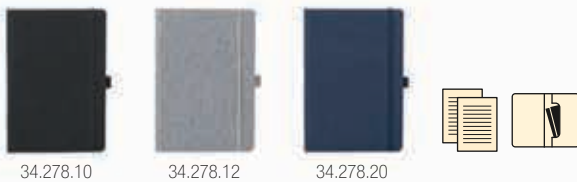

Libra

Belfast

Eco

LIBRA 34.276

A5 NOTEBOOK

A5 notebook with rounded edges, elastic band and pen holder
 Book block: printed on ivory offset paper 80 g/m², 192 lined pages Cover material: fabric
 Size: 14.4 x 21.4 cm Packing: 20 Recommended print type: screen printing, transfer printing