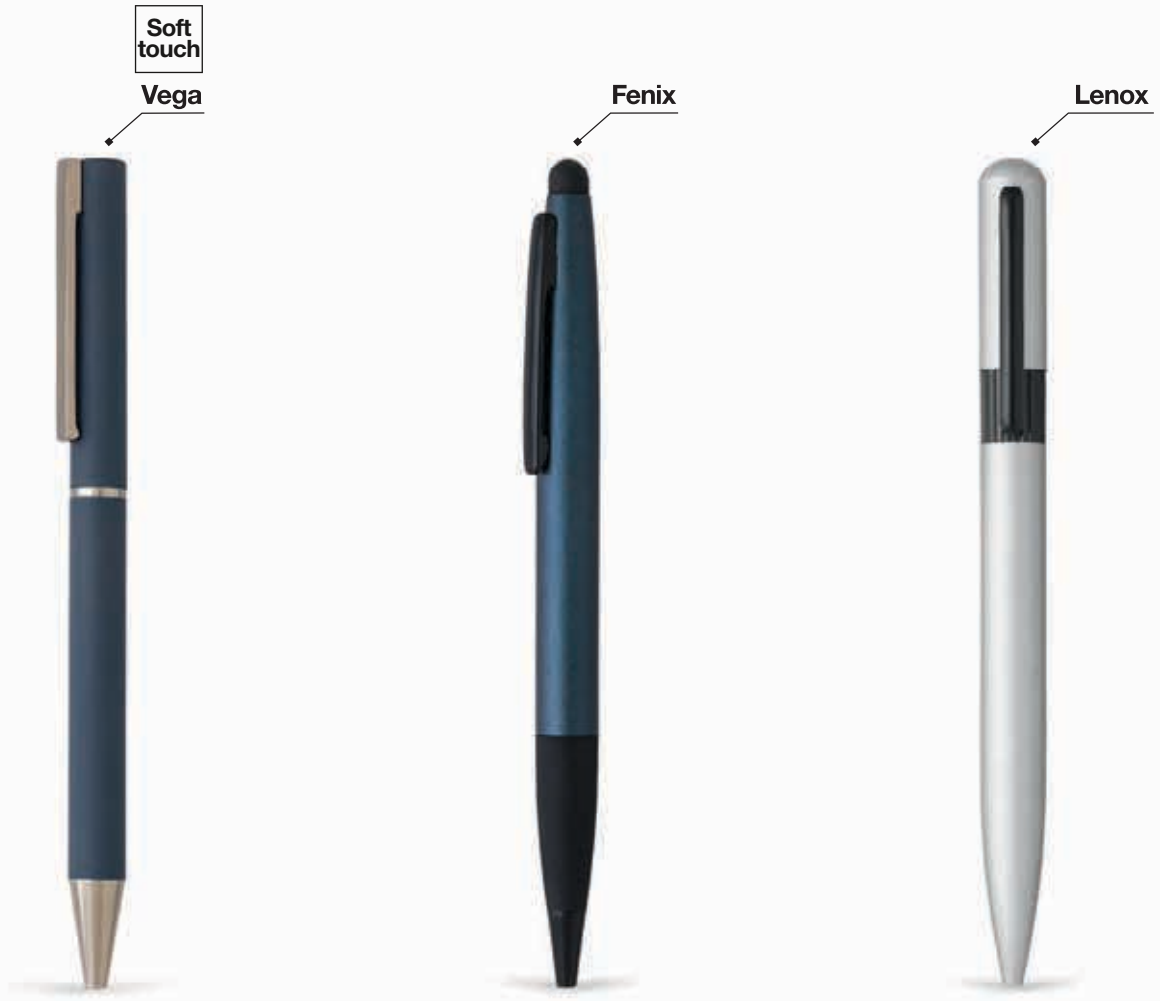

VENERA 14.113
REGENT METAL "TOUCH" ROLLER PEN IN A GIFT BOX
Ink color: blue Size: 19.1 x 4 x 2.8 cm Packing: 100/25/1
Print info: 3 x 0.6 cm Recommended print type: laser engraving, pad printing

Soft touch

Vega

Fenix

Lenox