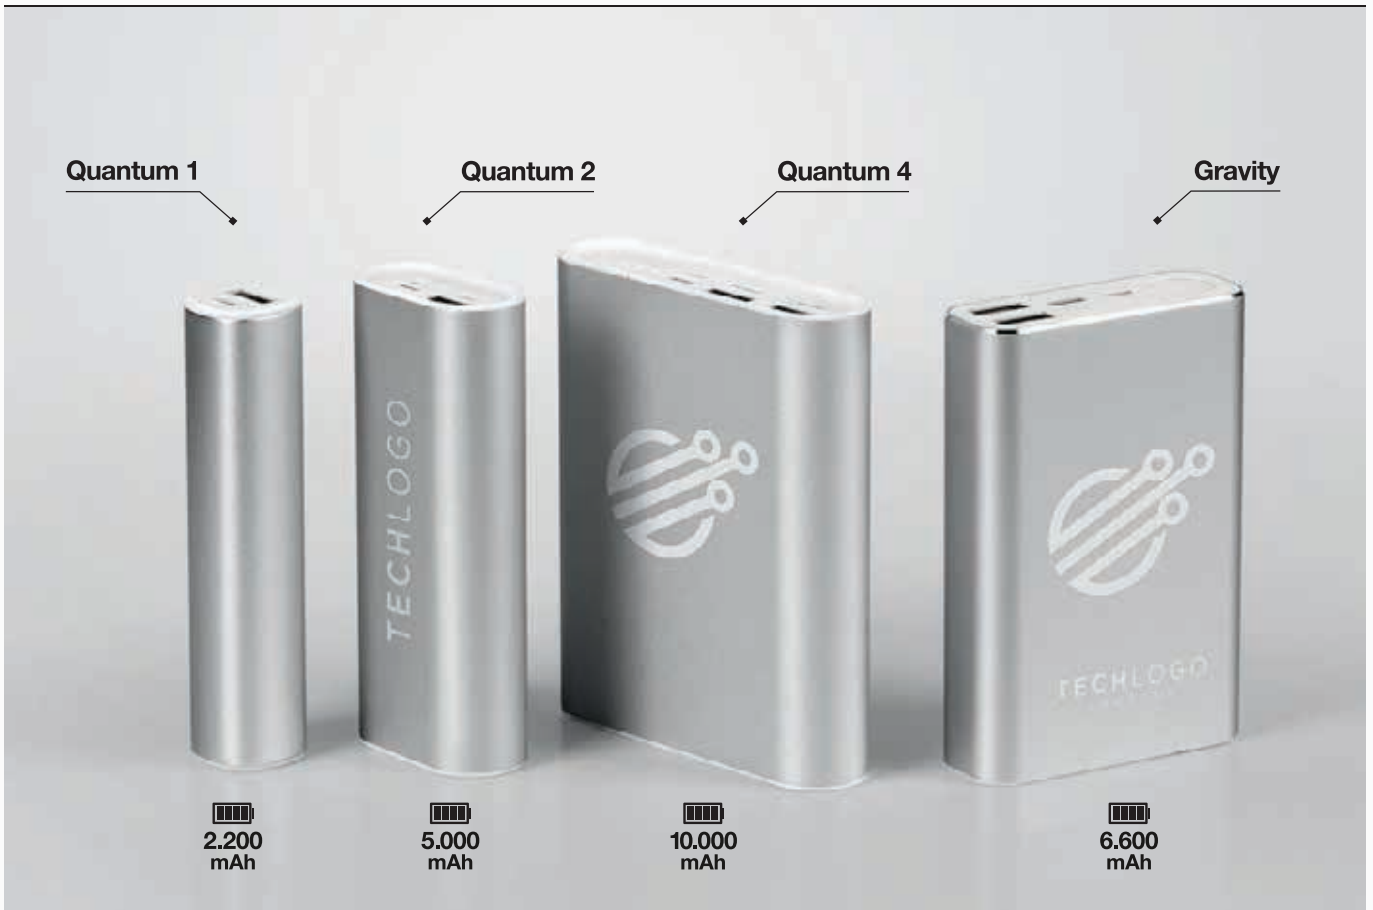

QUANTUM 1 // 37.726

POWER BANK

Power bank with 2200 mAh capacity, in a gift box
Output: DC 5V / 1A Size: 2 x 2 x 9.1 cm Packing: 80/10/1
Print info: 6 x 1 cm
Recommended print type: laser engraving, digital printing

QUANTUM 2 // 37.727

POWER BANK

Power bank with 5000 mAh capacity, in a gift box
Output: DC 5V / 2.1A Size: 4 x 2.1 x 9.3 cm Packing: 80/10/1
Print info: 6 x 2 cm
Recommended print type: laser engraving, digital printing

QUANTUM 4 // 37.732

POWER BANK

Power bank with 10000 mAh capacity, in a gift box
Output: DC 5V / 2.1A (total) Size: 7.51 x 2 x 9.3 cm Packing: 20/5/1
Print info: 6 x 4.5 cm
Recommended print type: laser engraving, digital printing