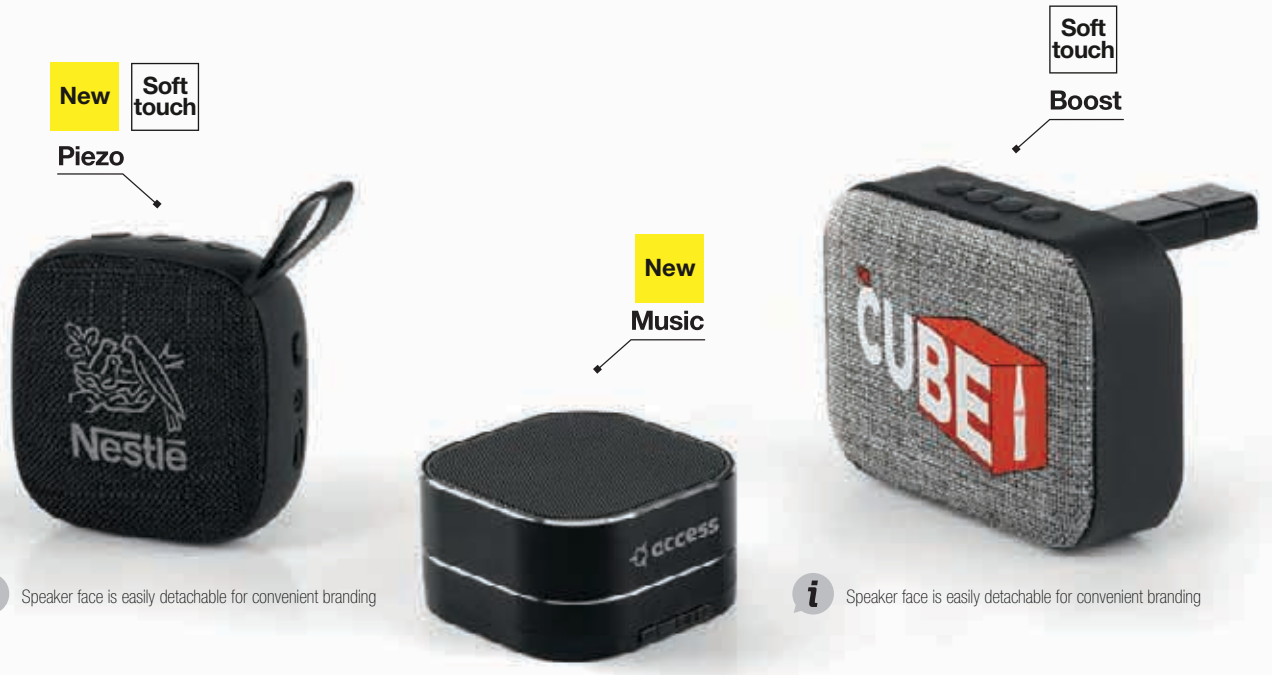

37.774.90

37.774.20

37.774.30

AIR 37.776.10

BLUETOOTH SPEAKER

Plastic bluetooth speaker 3W with rechargeable battery 300 mAh and LED panel
 Size: 9 x 6.5 x 5.5 cm Packing: 50/25/1
 Print info: 4.2 x 2.6 cm
 Recommended print type: laser engraving