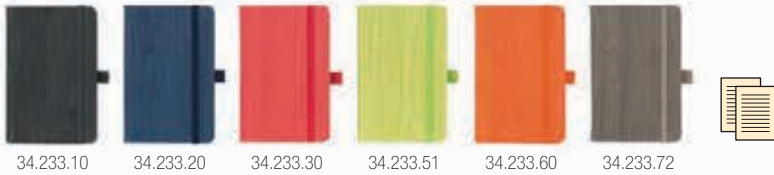

Pino Collection

PINO MINI 34.233

A6 NOTEBOOK

A6 notebook with rounded edges, elastic band and pen holder
Book block: printed on ivory offset paper 80 g/m², 192 lined pages Cover material: thermo sensitive PU
Size: 9.4 x 14.4 cm Packing: 50/10 Recommended print type: hot stamping, digital printing