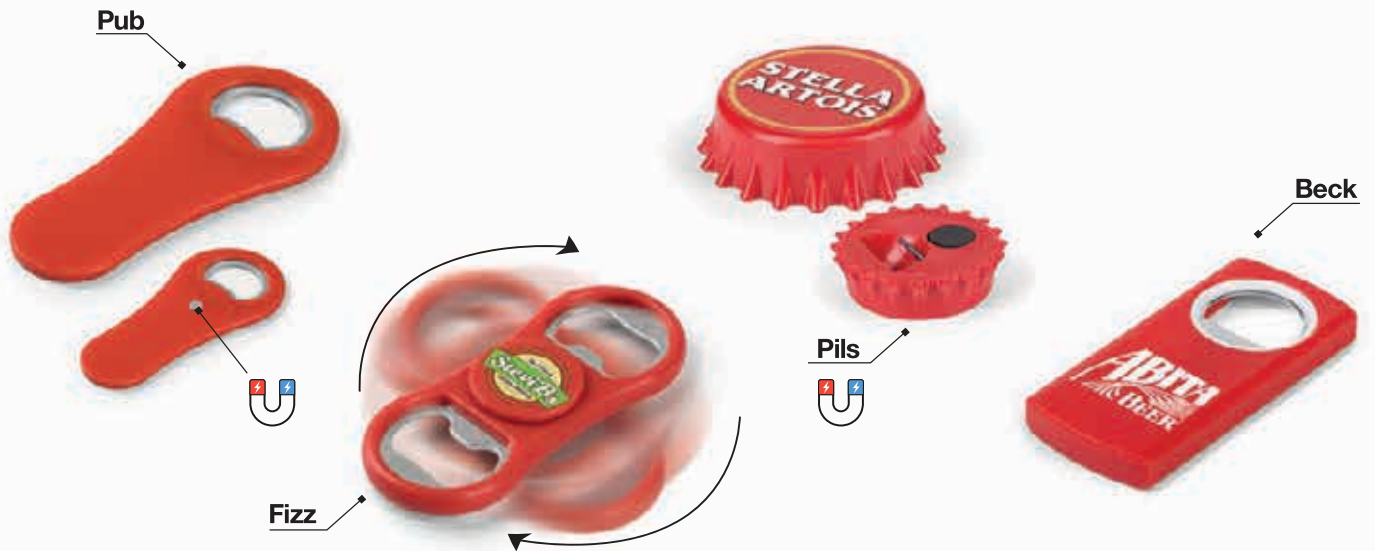

44.080.51

PUB 41.055
 PLASTIC BOTTLE OPENER WITH
 MAGNET
 Size: 10.5 x 5 x 0.4 cm Packing: 500/50 Print
 info: 5 x 1.5 cm Recommended print type: screen
 printing, pad printing, digital printing

FIZZ 41.056
 PLASTIC BOTTLE OPENER - SPINNER
 Size: 8.5 x 3.6 x 1.2 cm Packing: 500/50/1 Print
 info: Ø 2.3 cm Recommended print type: screen
 printing, pad printing, digital printing