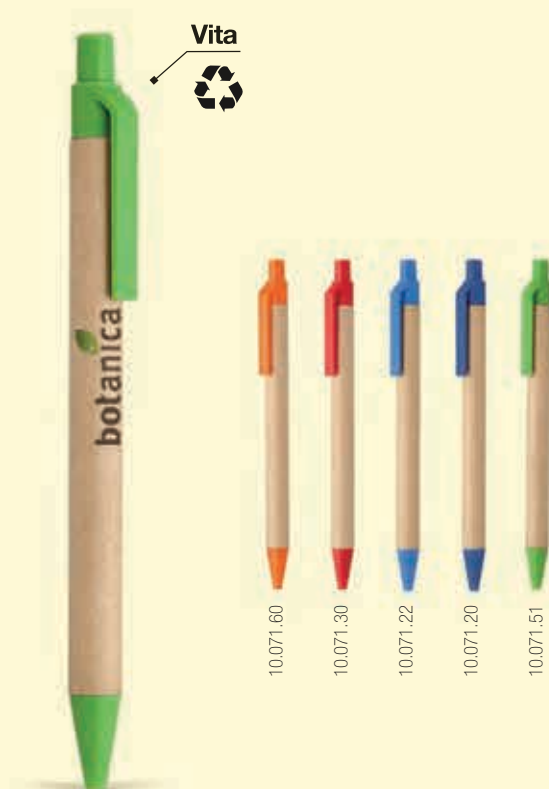

- 10:071.60
- 10:071.30
- 10:071.22
- 10:071.20
- 10:071.51

VITA 10.071
BIODEGRADABLE BALL PEN
Ink color: blue Size: Ø 1 x 13.9 cm Packing: 1000/50
Print info: 4.5 x 0.6 cm Recommended print type: pad printing

PENS