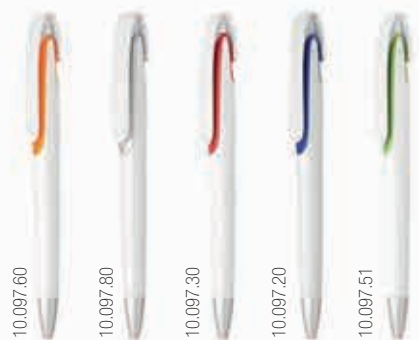

10.105.30

PELIKO 10.105

PLASTIC BALL PEN

Ink color: blue Size: Ø 1.3 x 14.7 cm Packing: 1000/50
Print info: 3.5 x 0.6 cm Recommended print type: pad printing

10.097.60

10.097.80

10.097.30

10.097.20