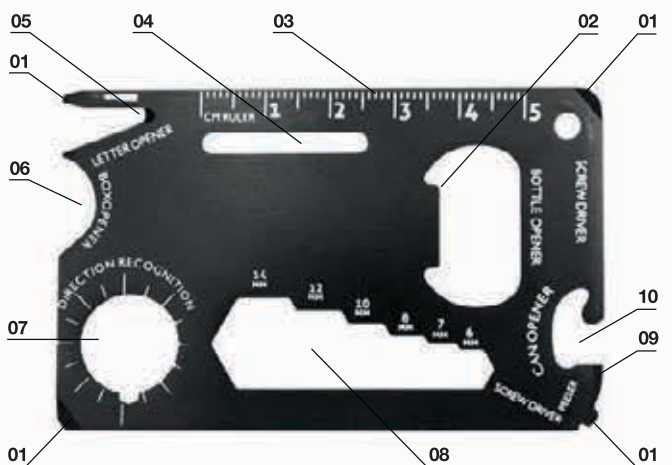

MULTI 32.060

MULTIFUNCTIONAL TOOL WITH 10 FUNCTIONS

Size: 8.5 x 5.5 x 0.3 cm Packing: 200/100/1
Print info: 3.5 x 1 cm
Recommended print type: laser engraving, screen printing