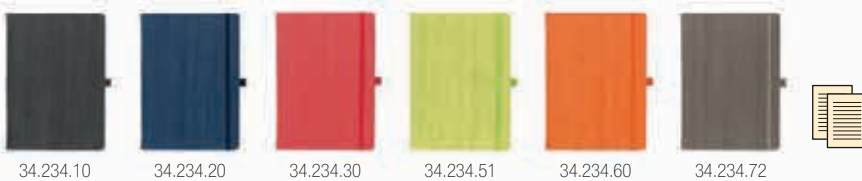

PINO MAXI 34.234

B5 NOTEBOOK

B5 notebook with rounded edges, elastic band and pen holder
Book block: printed on ivory offset paper 80 g/m², 192 lined pages Cover material: thermo sensitive PU
Size: 17.4 x 24.4 cm Packing: 20 Recommended print type: hot stamping, digital printing