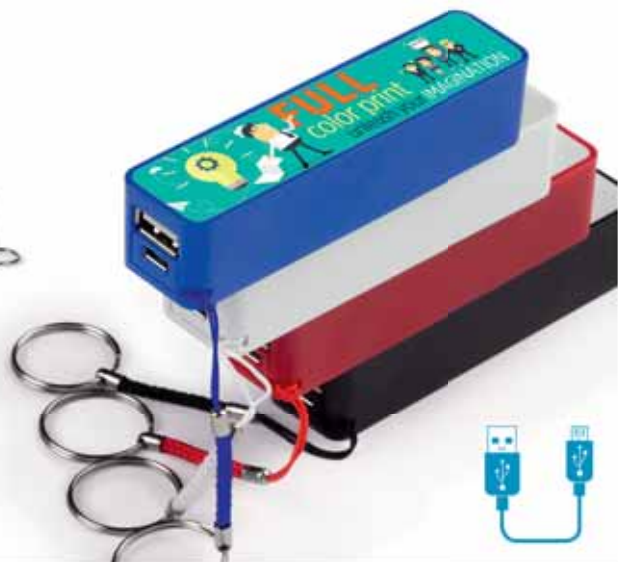

RECHARGEABLE BATTERY
CAPACITY 2000 mAh

New

37.729.23

37.729.30

37.729.90

37.729.10

PASCAL 37.729

POWER BANK

with 2000 mAh capacity, in a gift box **Size:** 2.5 x 2.2 x 0.97 cm
Print info: 8 x 1.5 cm **Packing:** 50/25/1 **Recommended print type:** digital printing, pad printing, screen printing

RECHARGEABLE BATTERY
CAPACITY 2500 mAh

RECHARGEABLE BATTERY
CAPACITY 3600 mAh

37.725.90

37.725.10

slim

PIXO®

SUPERNOVA 37.725

POWER BANK

with 3600 mAh capacity, in a gift box **Size:** 11.5 x 4.1 x 1.2 cm
Packing: 36/1 **Print info:** 11.5 x 4.1 cm **Recommended print type:** digital printing

RECHARGEABLE BATTERY
CAPACITY 3000 mAh

New

37.731.90

37.731.10

Super slim

PIXO®

PIXEL 37.731

POWER BANK

with 3000 mAh capacity, in a gift box **Size:** 11.1 x 4.2 x 0.7 cm
Packing: 100/20/1 **Print info:** 11.1 x 4.2 cm **Recommended print type:** digital printing

PIXO®

POWER CARD 37.724.90

POWER BANK

with 2500 mAh capacity, in a gift box **Size:** 9.6 x 6.1 x 0.8 cm
Packing: 100/25/1 **Print info:** 9.6 x 6.1 cm **Recommended print type:** digital printing