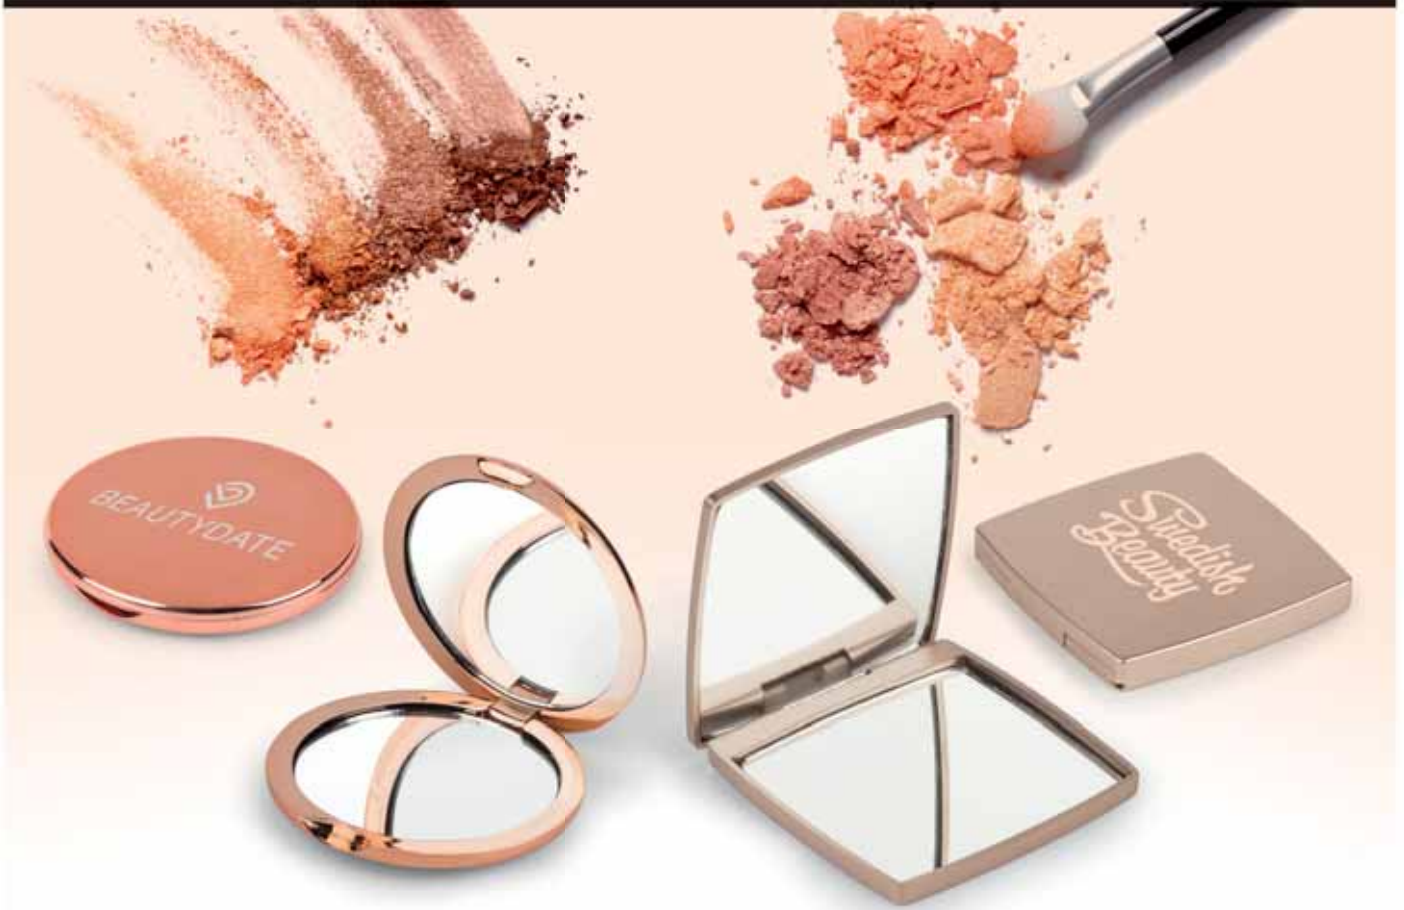

New

BLUSH 32.105

SHINY ROUND POCKET MIRROR

Size: Ø 6.7 x 1 cm Packing: 300/50/1 Print info: Ø 3.5 cm
Recommended print type: screen printing, pad printing

New

JOLIE 32.106

PLASTIC SQUARE MIRROR

Size: 6.8 x 6.8 x 0.8 cm Packing: 300/20/1 Print info: 4.5 x 4.5 cm
Recommended print type: screen printing, pad printing

VOGUE 32.096

METAL ROUND MAKE UP MIRROR IN A VELVET POUCH

Size: Ø 6.8 x 1.05 cm Packing: 300/50/1
Print info: Ø 3 cm Recommended print type: laser engraving, pad printing