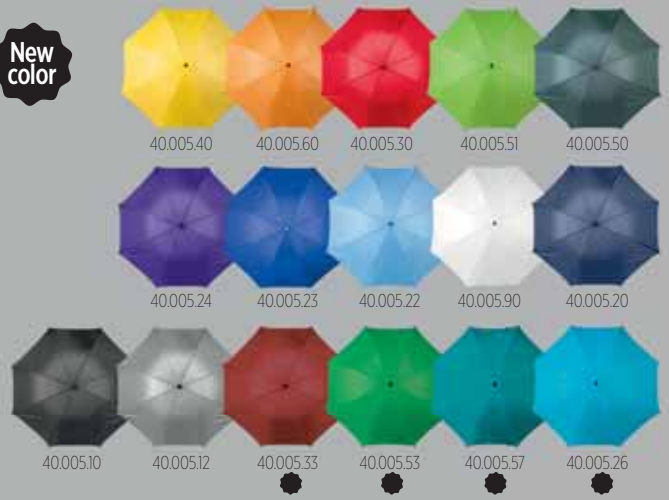

New color

CLASSIC 40.005

UMBRELLA WITH AUTOMATIC OPENING

8 panels, curved wooden handle, wooden shaft (Ø 14 mm), top and tips **Material:** polyester
Size: Ø 103 x 89.5 cm **Packing:** 25/1 **Print info:** 20 x 8 cm **Recommended print type:** screen printing, transfer printing