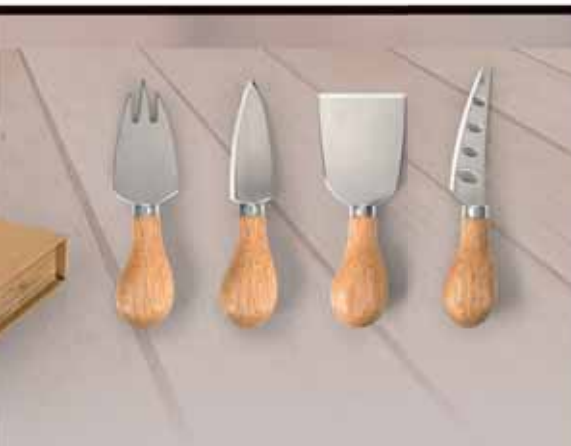

HOME SETS

New

PADANO 41.047.71

CHEESE KNIFE AND CHOPPING BOARD SET

Size: 19.7 x 22 x 2.8 cm Packing: 20/5/1 Print info: 8.5 x 8.5 cm
Recommended print type: pad printing, screen printing

BORDO 41.036.71

WOODEN SINGLE BOTTLE GIFT BOX