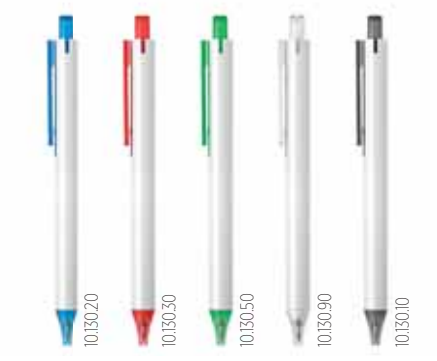

New

New

NORA 10.138
PLASTIC BALL PEN

blue ink Size: Ø 1 x 14.4 cm Packing: 1000/50 Print info: 4.5 x 0.6 cm
Recommended print type: pad printing

GIOTTO 10.130
PLASTIC BALL PEN

blue ink Size: Ø 1 x 14 cm Packing: 1000/50 Print info: 4.5 x 0.6 cm
Recommended print type: pad printing

New color

WINNING 2011 10.033
PLASTIC BALL PEN

blue ink Size: Ø 0.9 x 14.2 cm Packing: 1000/50 Print info: 4.5 x 0.6 cm
Recommended print type: pad printing