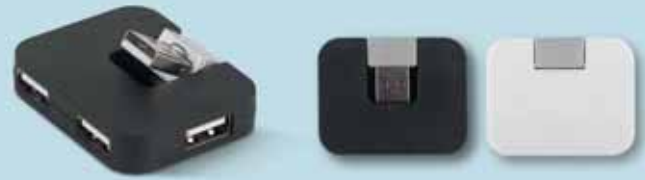

BEAT 37.710.10
AUDIO SPLITTER AND MOBILE DEVICES HOLDER

Size: 3.1 x 3.1 x 4.7 cm **Packing:** 500/100/1
Print info: 2 x 1.1 cm **Recommended print type:** pad printing

37.790.10

37.790.90

GIZMO 37.790
4 PORT USB HUB