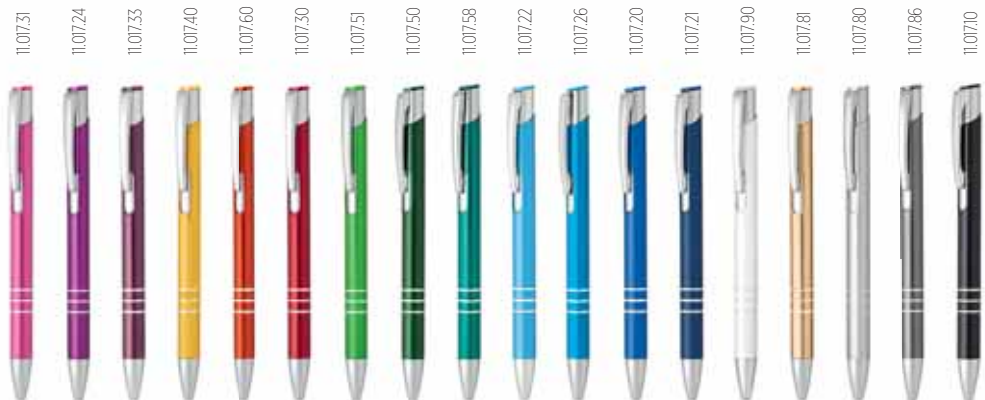

• OGGI COLLECTION •

11.071.31
11.071.24
11.071.33
11.071.40
11.071.60
11.071.30
11.071.51
11.071.50
11.071.58
11.071.22
11.071.26
11.071.20
11.071.21
11.071.90
11.071.81
11.071.80
11.071.86
11.071.0

OGGI 11.017
METAL BALL PEN

blue ink **Size:** Ø 1 x 13.8 cm **Packing:** 500/50/1
Print info: 4 x 0.5 cm **Recommended print type:** laser engraving,
10, 40, 90 - pad printing